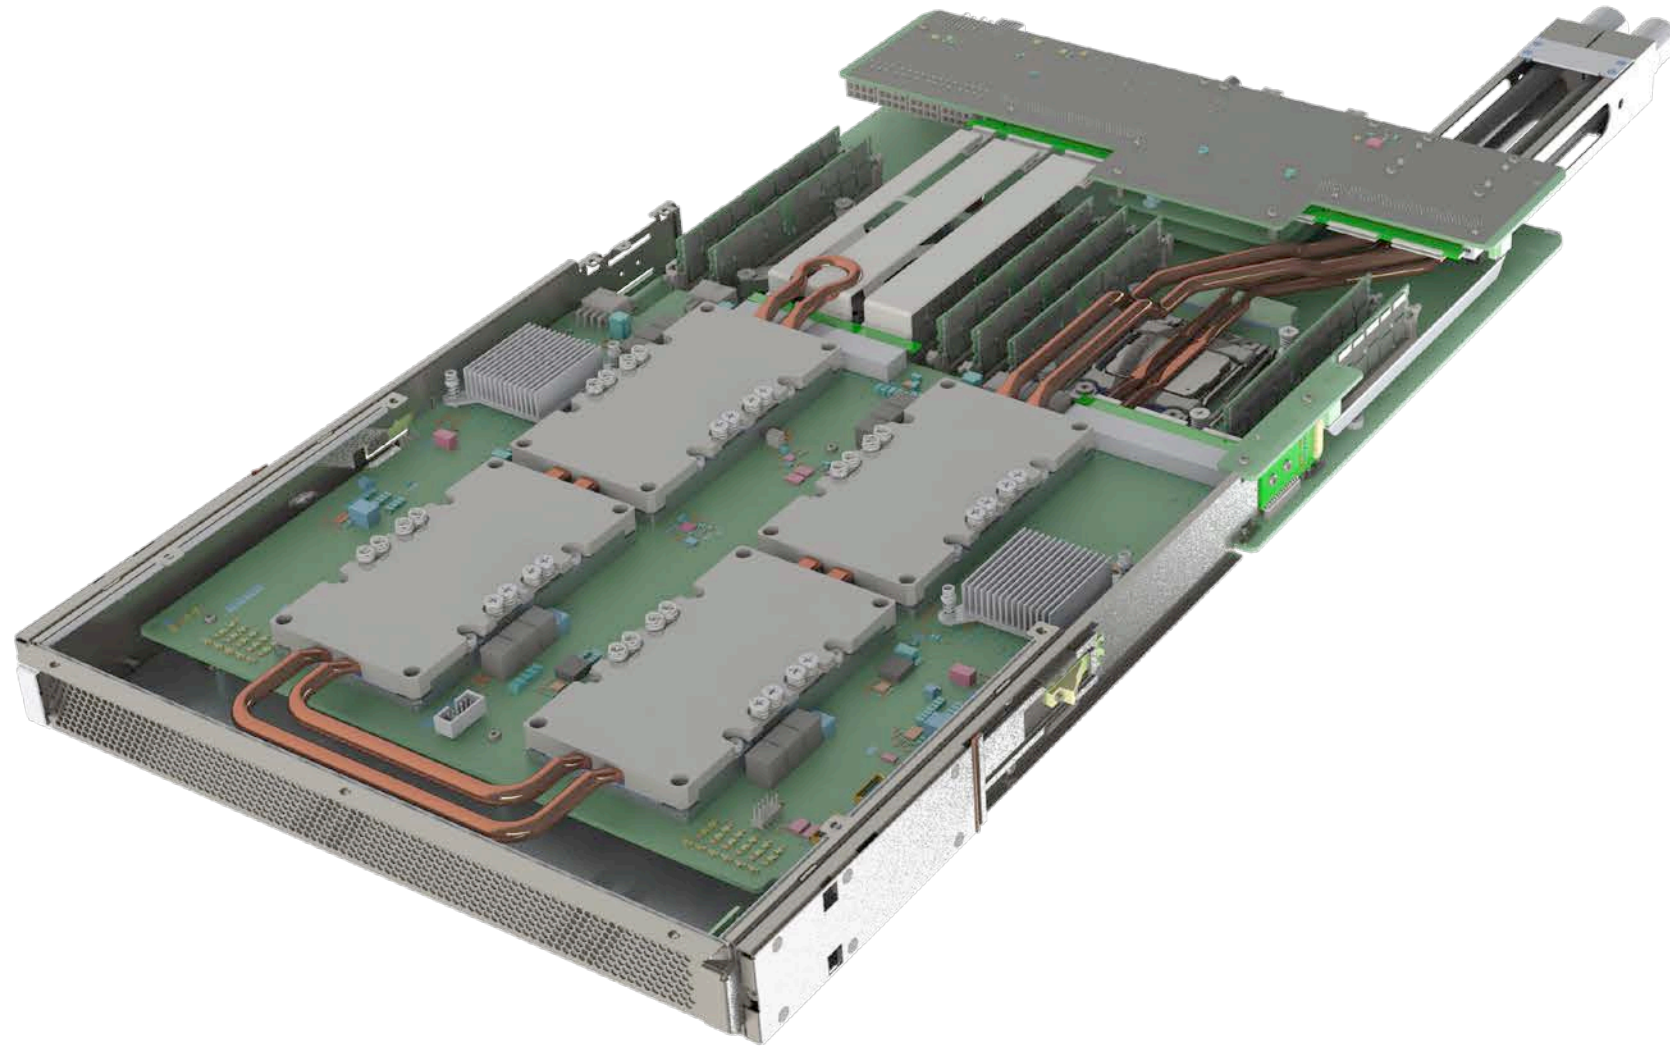

Hewlett Packard
Enterprise

Co-design with TiTech

Eng Lim Goh, PhD
VP & SGI CTO

Hewlett Packard
Enterprise

Co-design with TiTech

Eng Lim Goh, PhD
VP & SGI CTO