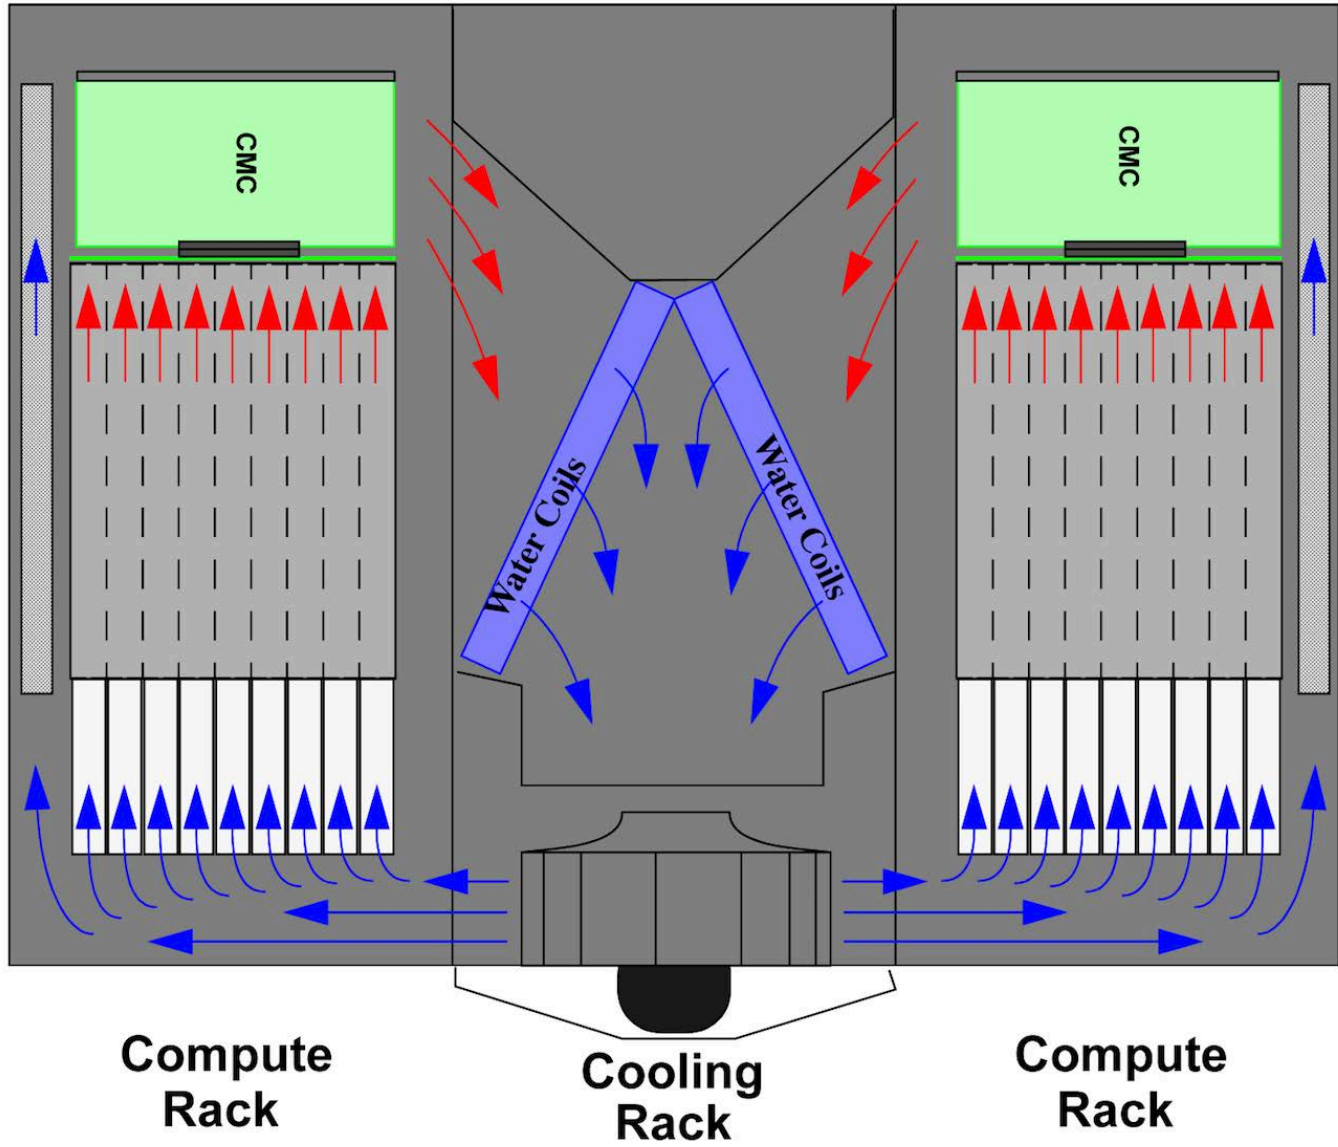

Hewlett Packard
Enterprise

Co-design with TiTech

Eng Lim Goh, PhD
VP & SGI CTO

Hewlett Packard
Enterprise

Co-design with TiTech

Eng Lim Goh, PhD
VP & SGI CTO